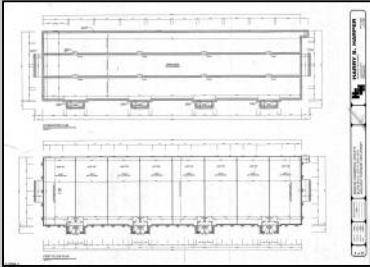

236 Jimmie Leeds Rd
Galloway Township, NJ 08205

Asking $1,725,000.00

COMMENTS

PRIME LOCATION on a bustling highway, just moments away from the Parkway. Conveniently situated near downtown Galloway, Stockton University, AtlantiCare Regional Hospital and more! This property boasts an impressive 8% CAP rate.

PROPERTY DETAILS

Exterior	ParkingGarage	Basement	Heating
Stone	11 or More Spaces	Crawl Space	Forced Air
Vinyl	Off Street		Gas-Natural
	Paved		
Cooling	Water	Sewer	
Central	Public	Public Sewer	

Ask for Sean McGinnis
Berger Realty Inc
3160 Asbury Avenue, Ocean City
Call: 609-399-0076
Email to: smc@bergerrealty.com