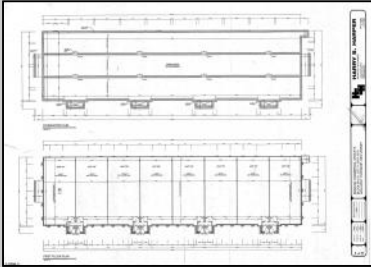

236 Jimmie Leeds Rd
Galloway Township, NJ 08205

Asking $1,725,000.00

COMMENTS

PRIME LOCATION on a bustling highway, just moments away from the Parkway. Conveniently situated near downtown Galloway, Stockton University, AtlantiCare Regional Hospital and more! This property boasts an impressive 8% CAP rate.

PROPERTY DETAILS

Exterior	ParkingGarage	Basement	Heating
Stone	11 or More Spaces	Crawl Space	Forced Air
Vinyl	Off Street Paved		Gas-Natural
Cooling	Water	Sewer	
Central	Public	Public Sewer	

Ask for Sheilah Baran
Berger Realty Inc
1330 Bay Avenue, Ocean City
Call: 609-391-1330
Email to: sdb@bergerrealty.com