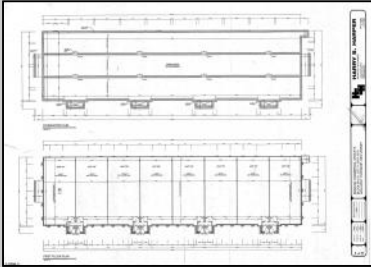

236 Jimmie Leeds Rd
Galloway Township, NJ 08205

Asking $1,725,000.00

COMMENTS

PRIME LOCATION on a bustling highway, just moments away from the Parkway. Conveniently situated near downtown Galloway, Stockton University, AtlantiCare Regional Hospital and more! This property boasts an impressive 8% CAP rate.

PROPERTY DETAILS

Exterior	ParkingGarage	Basement	Heating
Stone	11 or More Spaces	Crawl Space	Forced Air
Vinyl	Off Street Paved		Gas-Natural
Cooling	Water	Sewer	
Central	Public	Public Sewer	

Ask for Phillip Bellucci
Berger Realty Inc
1330 Bay Avenue, Ocean City
Call: 609-391-1330
Email to: pjb@bergerrealty.com