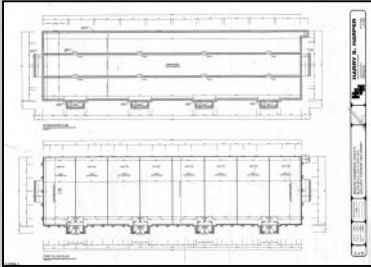

236 Jimmie Leeds Rd
Galloway Township, NJ 08205

Asking $1,725,000.00

COMMENTS

PRIME LOCATION on a bustling highway, just moments away from the Parkway. Conveniently situated near downtown Galloway, Stockton University, AtlantiCare Regional Hospital and more! This property boasts an impressive 8% CAP rate.

PROPERTY DETAILS

Exterior	ParkingGarage	Basement	Heating
Stone	11 or More Spaces	Crawl Space	Forced Air
Vinyl	Off Street		Gas-Natural
	Paved		
Cooling	Water	Sewer	
Central	Public	Public Sewer	

Ask for Patricia Moss
Berger Realty Inc
3160 Asbury Avenue, Ocean City
Call: 609-399-0076
Email to: tcm@bergerrealty.com