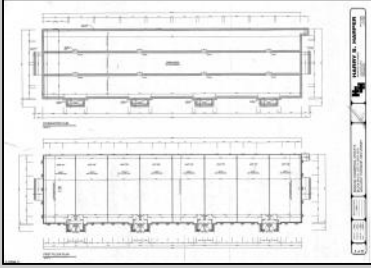

Berger Realty

Since 1928

Berger Realty, Inc.
3160 Asbury Avenue
Ocean City, NJ 08226
1-877-237-4371 / 609-399-0076
info@bergerrealty.com

236 Jimmie Leeds Rd
Galloway Township, NJ 08205

Asking $1,725,000.00

COMMENTS

PRIME LOCATION on a bustling highway, just moments away from the Parkway. Conveniently situated near downtown Galloway, Stockton University, AtlantiCare Regional Hospital and more! This property boasts an impressive 8% CAP rate.

PROPERTY DETAILS

Exterior Stone Vinyl	ParkingGarage 11 or More Spaces Off Street Paved	Basement Crawl Space	Heating Forced Air Gas-Natural
Cooling Central	Water Public	Sewer Public Sewer	

Ask for Norman Hartzel
Berger Realty Inc
3160 Asbury Avenue, Ocean City
Call: 609-399-0076
Email to: