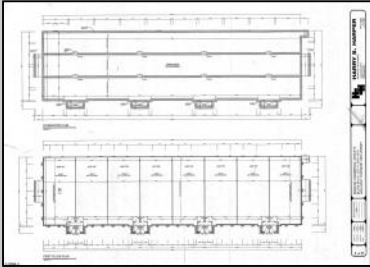

236 Jimmie Leeds Rd
Galloway Township, NJ 08205

Asking $1,725,000.00

COMMENTS

PRIME LOCATION on a bustling highway, just moments away from the Parkway. Conveniently situated near downtown Galloway, Stockton University, AtlantiCare Regional Hospital and more! This property boasts an impressive 8% CAP rate.

PROPERTY DETAILS

Exterior	ParkingGarage	Basement	Heating
Stone	11 or More Spaces	Crawl Space	Forced Air
Vinyl	Off Street		Gas-Natural
	Paved		
Cooling	Water	Sewer	
Central	Public	Public Sewer	

Ask for Michael Moss
Berger Realty Inc
3160 Asbury Avenue, Ocean City
Call: 609-399-0076
Email to: mvm@bergerrealty.com