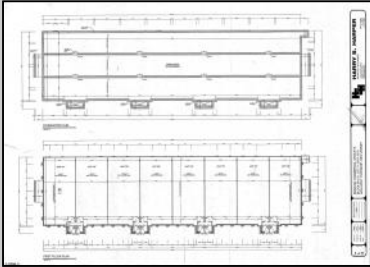

236 Jimmie Leeds Rd
Galloway Township, NJ 08205

Asking $1,725,000.00

COMMENTS

PRIME LOCATION on a bustling highway, just moments away from the Parkway. Conveniently situated near downtown Galloway, Stockton University, AtlantiCare Regional Hospital and more! This property boasts an impressive 8% CAP rate.

PROPERTY DETAILS

Exterior	ParkingGarage	Basement	Heating
Stone	11 or More Spaces	Crawl Space	Forced Air
Vinyl	Off Street		Gas-Natural
	Paved		
Cooling	Water	Sewer	
Central	Public	Public Sewer	

Ask for Monica Raab
Berger Realty Inc
1670 Boardwalk, Ocean City
Call: 609-391-0500
Email to: msr@bergerrealty.com