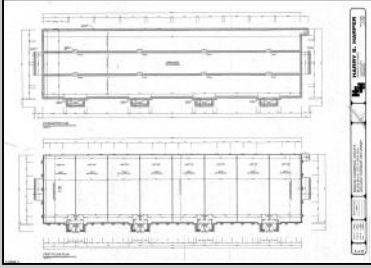

Berger Realty

Since 1928

Berger Realty, Inc.
3160 Asbury Avenue
Ocean City, NJ 08226
1-877-237-4371 / 609-399-0076
info@bergerrealty.com

236 Jimmie Leeds Rd
Galloway Township, NJ 08205

Asking $1,725,000.00

COMMENTS

PRIME LOCATION on a bustling highway, just moments away from the Parkway. Conveniently situated near downtown Galloway, Stockton University, AtlantiCare Regional Hospital and more! This property boasts an impressive 8% CAP rate.

PROPERTY DETAILS

Exterior	ParkingGarage	Basement	Heating
Stone	11 or More Spaces	Crawl Space	Forced Air
Vinyl	Off Street		Gas-Natural
	Paved		
Cooling	Water	Sewer	
Central	Public	Public Sewer	

Ask for Michael Devlin
Berger Realty Inc
3160 Asbury Avenue, Ocean City
Call: 609-399-0076
Email to: msd@bergerrealty.com