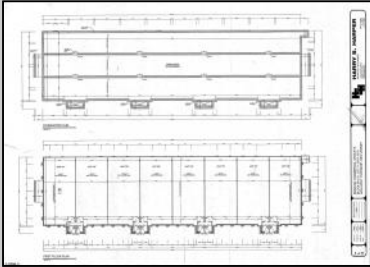

236 Jimmie Leeds Rd
Galloway Township, NJ 08205

Asking $1,725,000.00

COMMENTS

PRIME LOCATION on a bustling highway, just moments away from the Parkway. Conveniently situated near downtown Galloway, Stockton University, AtlantiCare Regional Hospital and more! This property boasts an impressive 8% CAP rate.

PROPERTY DETAILS

Exterior	ParkingGarage	Basement	Heating
Stone	11 or More Spaces	Crawl Space	Forced Air
Vinyl	Off Street Paved		Gas-Natural
Cooling	Water	Sewer	
Central	Public	Public Sewer	

Ask for Michael Wallitsch
Berger Realty Inc
1330 Bay Avenue, Ocean City
Call: 609-391-1330
Email to: mow@bergerrealty.com