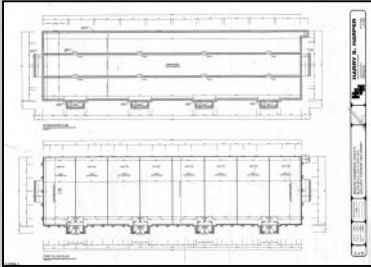

236 Jimmie Leeds Rd
Galloway Township, NJ 08205

Asking $1,725,000.00

COMMENTS

PRIME LOCATION on a bustling highway, just moments away from the Parkway. Conveniently situated near downtown Galloway, Stockton University, AtlantiCare Regional Hospital and more! This property boasts an impressive 8% CAP rate.

PROPERTY DETAILS

Exterior	ParkingGarage	Basement	Heating
Stone	11 or More Spaces	Crawl Space	Forced Air
Vinyl	Off Street Paved		Gas-Natural
Cooling	Water	Sewer	
Central	Public	Public Sewer	

Ask for Margaret M. Kurz
Berger Realty Inc
1330 Bay Avenue, Ocean City
Call: 609-391-1330
Email to: mmk@bergerrealty.com