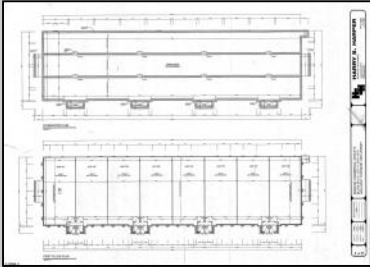

236 Jimmie Leeds Rd
Galloway Township, NJ 08205

Asking $1,725,000.00

COMMENTS

PRIME LOCATION on a bustling highway, just moments away from the Parkway. Conveniently situated near downtown Galloway, Stockton University, AtlantiCare Regional Hospital and more! This property boasts an impressive 8% CAP rate.

PROPERTY DETAILS

Exterior	ParkingGarage	Basement	Heating
Stone	11 or More Spaces	Crawl Space	Forced Air
Vinyl	Off Street		Gas-Natural
	Paved		
Cooling	Water	Sewer	
Central	Public	Public Sewer	

Ask for Margarita Kobilianets
Berger Realty Inc
1670 Boardwalk, Ocean City
Call: 609-391-0500
Email to: mak@bergerrealty.com