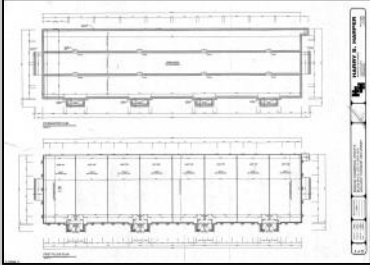

Berger Realty

Since 1928

Berger Realty, Inc.
3160 Asbury Avenue
Ocean City, NJ 08226
1-877-237-4371 / 609-399-0076
info@bergerrealty.com

236 Jimmie Leeds Rd
Galloway Township, NJ 08205

Asking $1,725,000.00

COMMENTS

PRIME LOCATION on a bustling highway, just moments away from the Parkway. Conveniently situated near downtown Galloway, Stockton University, AtlantiCare Regional Hospital and more! This property boasts an impressive 8% CAP rate.

PROPERTY DETAILS

Exterior	ParkingGarage	Basement	Heating
Stone	11 or More Spaces	Crawl Space	Forced Air
Vinyl	Off Street		Gas-Natural
	Paved		
Cooling	Water	Sewer	
Central	Public	Public Sewer	

Ask for Marianne Johnsen
Berger Realty Inc
3160 Asbury Avenue, Ocean City
Call: 609-399-0076
Email to: maj@bergerrealty.com