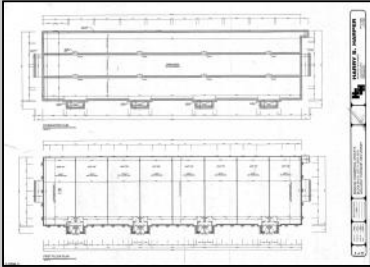

236 Jimmie Leeds Rd
Galloway Township, NJ 08205

Asking $1,725,000.00

COMMENTS

PRIME LOCATION on a bustling highway, just moments away from the Parkway. Conveniently situated near downtown Galloway, Stockton University, AtlantiCare Regional Hospital and more! This property boasts an impressive 8% CAP rate.

PROPERTY DETAILS

Exterior	ParkingGarage	Basement	Heating
Stone	11 or More Spaces	Crawl Space	Forced Air
Vinyl	Off Street		Gas-Natural
	Paved		
Cooling	Water	Sewer	
Central	Public	Public Sewer	

Ask for Michael Maina
Berger Realty Inc
3160 Asbury Avenue, Ocean City
Call: 609-399-0076
Email to: mai@bergerrealty.com