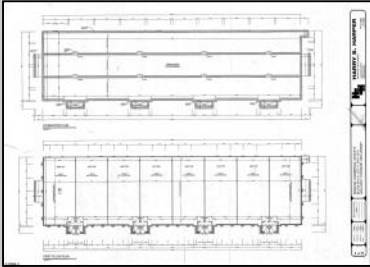

236 Jimmie Leeds Rd
Galloway Township, NJ 08205

Asking $1,725,000.00

COMMENTS

PRIME LOCATION on a bustling highway, just moments away from the Parkway. Conveniently situated near downtown Galloway, Stockton University, AtlantiCare Regional Hospital and more! This property boasts an impressive 8% CAP rate.

PROPERTY DETAILS

Exterior	ParkingGarage	Basement	Heating
Stone	11 or More Spaces	Crawl Space	Forced Air
Vinyl	Off Street		Gas-Natural
	Paved		
Cooling	Water	Sewer	
Central	Public	Public Sewer	

Ask for Louis Paone
Berger Realty Inc
1330 Bay Avenue, Ocean City
Call: 609-391-1330
Email to: lsp@bergerrealty.com