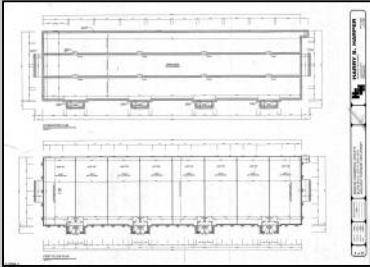

Berger Realty

Since 1928

Berger Realty, Inc
1330 Bay Avenue
Ocean City, NJ 08226
609-391-1330/609-391-1300
info@bergerrealty.com

236 Jimmie Leeds Rd
Galloway Township, NJ 08205

Asking $1,725,000.00

COMMENTS

PRIME LOCATION on a bustling highway, just moments away from the Parkway. Conveniently situated near downtown Galloway, Stockton University, AtlantiCare Regional Hospital and more! This property boasts an impressive 8% CAP rate.

PROPERTY DETAILS

Exterior	ParkingGarage	Basement	Heating
Stone	11 or More Spaces	Crawl Space	Forced Air
Vinyl	Off Street Paved		Gas-Natural
Cooling	Water	Sewer	
Central	Public	Public Sewer	

Ask for Ludwik Samselski
Berger Realty Inc
1330 Bay Avenue, Ocean City
Call: 609-391-1330
Email to: ls@bergerrealty.com