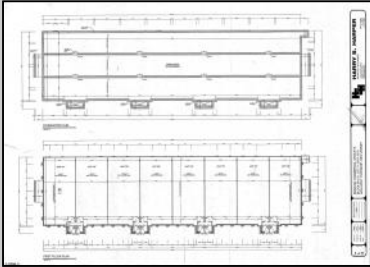

236 Jimmie Leeds Rd
Galloway Township, NJ 08205

Asking $1,725,000.00

COMMENTS

PRIME LOCATION on a bustling highway, just moments away from the Parkway. Conveniently situated near downtown Galloway, Stockton University, AtlantiCare Regional Hospital and more! This property boasts an impressive 8% CAP rate.

PROPERTY DETAILS

Exterior	ParkingGarage	Basement	Heating
Stone	11 or More Spaces	Crawl Space	Forced Air
Vinyl	Off Street		Gas-Natural
	Paved		
Cooling	Water	Sewer	
Central	Public	Public Sewer	

Ask for Laryn Crisci
Berger Realty Inc
1670 Boardwalk, Ocean City
Call: 609-391-0500
Email to: lrc@bergerrealty.com