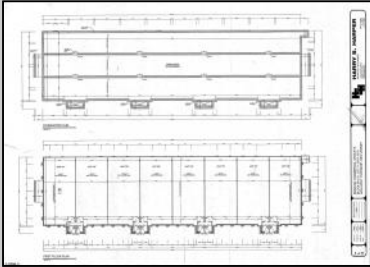

236 Jimmie Leeds Rd
Galloway Township, NJ 08205

Asking $1,725,000.00

COMMENTS

PRIME LOCATION on a bustling highway, just moments away from the Parkway. Conveniently situated near downtown Galloway, Stockton University, AtlantiCare Regional Hospital and more! This property boasts an impressive 8% CAP rate.

PROPERTY DETAILS

Exterior	ParkingGarage	Basement	Heating
Stone	11 or More Spaces	Crawl Space	Forced Air
Vinyl	Off Street		Gas-Natural
	Paved		
Cooling	Water	Sewer	
Central	Public	Public Sewer	

Ask for Leon Grisbaum
Berger Realty Inc
3160 Asbury Avenue, Ocean City
Call: 609-399-0076
Email to: