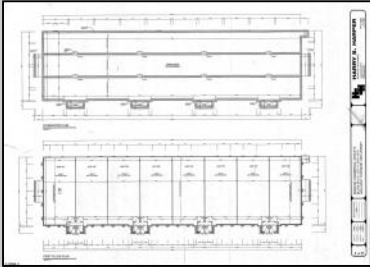

236 Jimmie Leeds Rd
Galloway Township, NJ 08205

Asking $1,725,000.00

COMMENTS

PRIME LOCATION on a bustling highway, just moments away from the Parkway. Conveniently situated near downtown Galloway, Stockton University, AtlantiCare Regional Hospital and more! This property boasts an impressive 8% CAP rate.

PROPERTY DETAILS

Exterior	ParkingGarage	Basement	Heating
Stone	11 or More Spaces	Crawl Space	Forced Air
Vinyl	Off Street		Gas-Natural
	Paved		
Cooling	Water	Sewer	
Central	Public	Public Sewer