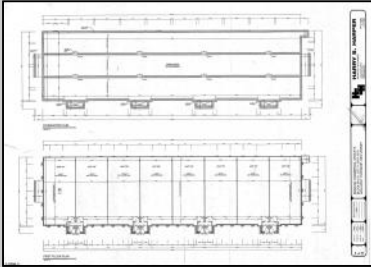

236 Jimmie Leeds Rd
Galloway Township, NJ 08205

Asking $1,725,000.00

COMMENTS

PRIME LOCATION on a bustling highway, just moments away from the Parkway. Conveniently situated near downtown Galloway, Stockton University, AtlantiCare Regional Hospital and more! This property boasts an impressive 8% CAP rate.

PROPERTY DETAILS

Exterior	ParkingGarage	Basement	Heating
Stone	11 or More Spaces	Crawl Space	Forced Air
Vinyl	Off Street Paved		Gas-Natural
Cooling	Water	Sewer	
Central	Public	Public Sewer	

Ask for Karen J. Manley
Berger Realty Inc
1330 Bay Avenue, Ocean City
Call: 609-391-1330
Email to: kjm@bergerrealty.com