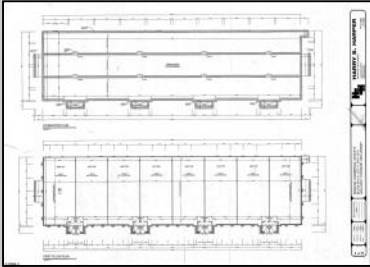

Berger Realty

Since 1928

Berger Realty, Inc.
3160 Asbury Avenue
Ocean City, NJ 08226
1-877-237-4371 / 609-399-0076
info@bergerrealty.com

236 Jimmie Leeds Rd
Galloway Township, NJ 08205

Asking $1,725,000.00

COMMENTS

PRIME LOCATION on a bustling highway, just moments away from the Parkway. Conveniently situated near downtown Galloway, Stockton University, AtlantiCare Regional Hospital and more! This property boasts an impressive 8% CAP rate.

PROPERTY DETAILS

Exterior	ParkingGarage	Basement	Heating
Stone	11 or More Spaces	Crawl Space	Forced Air
Vinyl	Off Street		Gas-Natural
	Paved		
Cooling	Water	Sewer	
Central	Public	Public Sewer	

Ask for Karen A. Becker
Berger Realty Inc
3160 Asbury Avenue, Ocean City
Call: 609-399-0076
Email to: kab@bergerrealty.com