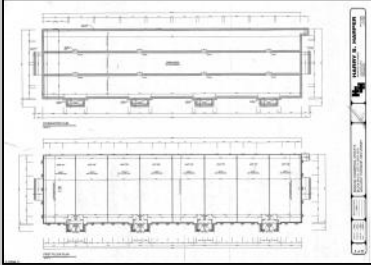

Berger Realty

Since 1928

Berger Realty, Inc.
3160 Asbury Avenue
Ocean City, NJ 08226
1-877-237-4371 / 609-399-0076
info@bergerrealty.com

236 Jimmie Leeds Rd
Galloway Township, NJ 08205

Asking $1,725,000.00

COMMENTS

PRIME LOCATION on a bustling highway, just moments away from the Parkway. Conveniently situated near downtown Galloway, Stockton University, AtlantiCare Regional Hospital and more! This property boasts an impressive 8% CAP rate.

PROPERTY DETAILS

Exterior	ParkingGarage	Basement	Heating
Stone	11 or More Spaces	Crawl Space	Forced Air
Vinyl	Off Street		Gas-Natural
	Paved		
Cooling	Water	Sewer	
Central	Public	Public Sewer	

Ask for John Van Stone
Berger Realty Inc
3160 Asbury Avenue, Ocean City
Call: 609-399-0076
Email to: jvs@bergerrealty.com