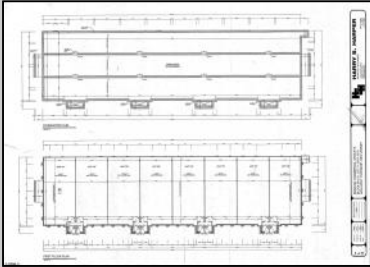

236 Jimmie Leeds Rd
Galloway Township, NJ 08205

Asking $1,725,000.00

COMMENTS

PRIME LOCATION on a bustling highway, just moments away from the Parkway. Conveniently situated near downtown Galloway, Stockton University, AtlantiCare Regional Hospital and more! This property boasts an impressive 8% CAP rate.

PROPERTY DETAILS

Exterior Stone Vinyl	ParkingGarage 11 or More Spaces Off Street Paved	Basement Crawl Space	Heating Forced Air Gas-Natural
Cooling Central	Water Public	Sewer Public Sewer	

Ask for Jeff Thompson
Berger Realty Inc
3160 Asbury Avenue, Ocean City
Call: 609-399-0076
Email to: jst@bergerrealty.com