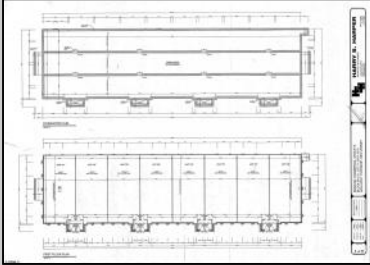

236 Jimmie Leeds Rd
Galloway Township, NJ 08205

Asking $1,725,000.00