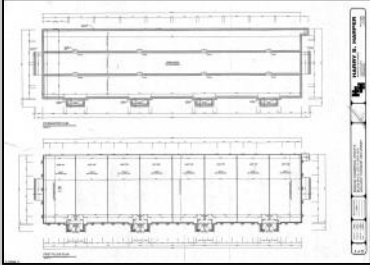

236 Jimmie Leeds Rd
Galloway Township, NJ 08205

Asking $1,725,000.00

COMMENTS

PRIME LOCATION on a bustling highway, just moments away from the Parkway. Conveniently situated near downtown Galloway, Stockton University, AtlantiCare Regional Hospital and more! This property boasts an impressive 8% CAP rate.

PROPERTY DETAILS

Exterior	ParkingGarage	Basement	Heating
Stone	11 or More Spaces	Crawl Space	Forced Air
Vinyl	Off Street		Gas-Natural
	Paved		
Cooling	Water	Sewer	
Central	Public	Public Sewer	

Ask for Joanne Kelly
Berger Realty Inc
1330 Bay Avenue, Ocean City
Call: 609-391-1330
Email to: jmk@bergerrealty.com