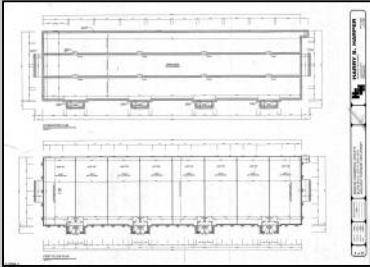

Berger Realty

Since 1928

Berger Realty, Inc.
3160 Asbury Avenue
Ocean City, NJ 08226
1-877-237-4371 / 609-399-0076
info@bergerrealty.com

236 Jimmie Leeds Rd
Galloway Township, NJ 08205

Asking $1,725,000.00

COMMENTS

PRIME LOCATION on a bustling highway, just moments away from the Parkway. Conveniently situated near downtown Galloway, Stockton University, AtlantiCare Regional Hospital and more! This property boasts an impressive 8% CAP rate.

PROPERTY DETAILS

Exterior	ParkingGarage	Basement	Heating
Stone	11 or More Spaces	Crawl Space	Forced Air
Vinyl	Off Street		Gas-Natural
	Paved		
Cooling	Water	Sewer	
Central	Public	Public Sewer	

Ask for Jeremy Kershbaumer
Berger Realty Inc
3160 Asbury Avenue, Ocean City
Call: 609-399-0076
Email to: jek@bergerrealty.com