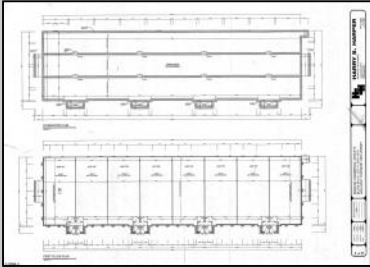

Berger Realty

Since 1928

Berger Realty, Inc.
3160 Asbury Avenue
Ocean City, NJ 08226
1-877-237-4371 / 609-399-0076
info@bergerrealty.com

236 Jimmie Leeds Rd
Galloway Township, NJ 08205

Asking $1,725,000.00

COMMENTS

PRIME LOCATION on a bustling highway, just moments away from the Parkway. Conveniently situated near downtown Galloway, Stockton University, AtlantiCare Regional Hospital and more! This property boasts an impressive 8% CAP rate.

PROPERTY DETAILS

Exterior Stone Vinyl	ParkingGarage 11 or More Spaces Off Street Paved	Basement Crawl Space	Heating Forced Air Gas-Natural
Cooling Central	Water Public	Sewer Public Sewer	

Ask for John Greiner
Berger Realty Inc
3160 Asbury Avenue, Ocean City
Call: 609-399-0076
Email to: jag@bergerrealty.com