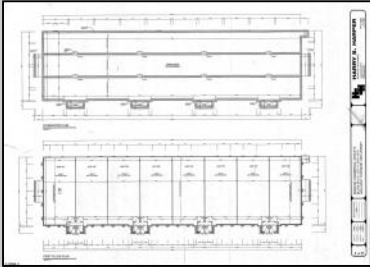

236 Jimmie Leeds Rd
Galloway Township, NJ 08205

Asking $1,725,000.00

COMMENTS

PRIME LOCATION on a bustling highway, just moments away from the Parkway. Conveniently situated near downtown Galloway, Stockton University, AtlantiCare Regional Hospital and more! This property boasts an impressive 8% CAP rate.

PROPERTY DETAILS

Exterior	ParkingGarage	Basement	Heating
Stone	11 or More Spaces	Crawl Space	Forced Air
Vinyl	Off Street		Gas-Natural
	Paved		
Cooling	Water	Sewer	
Central	Public	Public Sewer	

Ask for John Andrews
Berger Realty Inc
1670 Boardwalk, Ocean City
Call: 609-391-0500
Email to: ja@bergerrealty.com