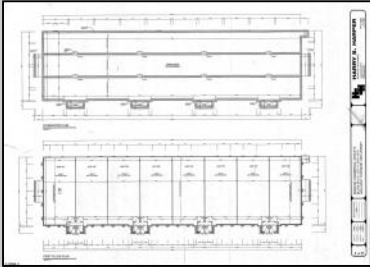

236 Jimmie Leeds Rd
Galloway Township, NJ 08205

Asking $1,725,000.00

COMMENTS

PRIME LOCATION on a bustling highway, just moments away from the Parkway. Conveniently situated near downtown Galloway, Stockton University, AtlantiCare Regional Hospital and more! This property boasts an impressive 8% CAP rate.

PROPERTY DETAILS

Exterior	ParkingGarage	Basement	Heating
Stone	11 or More Spaces	Crawl Space	Forced Air
Vinyl	Off Street		Gas-Natural
	Paved		
Cooling	Water	Sewer	
Central	Public	Public Sewer	

Ask for Matthew Galownia
Berger Realty Inc
1670 Boardwalk, Ocean City
Call: 609-391-0500
Email to: gml@bergerrealty.com