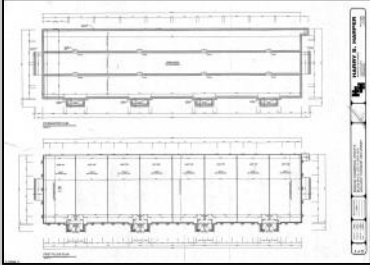

Berger Realty

Since 1928

Berger Realty, Inc.
3160 Asbury Avenue
Ocean City, NJ 08226
1-877-237-4371 / 609-399-0076
info@bergerrealty.com

236 Jimmie Leeds Rd
Galloway Township, NJ 08205

Asking $1,725,000.00

COMMENTS

PRIME LOCATION on a bustling highway, just moments away from the Parkway. Conveniently situated near downtown Galloway, Stockton University, AtlantiCare Regional Hospital and more! This property boasts an impressive 8% CAP rate.

PROPERTY DETAILS

Exterior	ParkingGarage	Basement	Heating
Stone	11 or More Spaces	Crawl Space	Forced Air
Vinyl	Off Street		Gas-Natural
	Paved		
Cooling	Water	Sewer	
Central	Public	Public Sewer	

Ask for Francis Cuomo
Berger Realty Inc
3160 Asbury Avenue, Ocean City
Call: 609-399-0076
Email to: fmc@bergerrealty.com