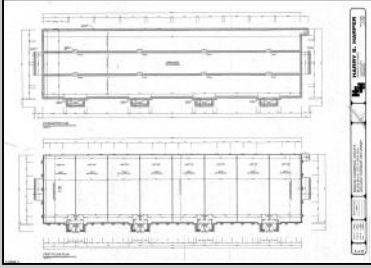

236 Jimmie Leeds Rd
Galloway Township, NJ 08205

Asking $1,725,000.00

COMMENTS

PRIME LOCATION on a bustling highway, just moments away from the Parkway. Conveniently situated near downtown Galloway, Stockton University, AtlantiCare Regional Hospital and more! This property boasts an impressive 8% CAP rate.

PROPERTY DETAILS

Exterior	ParkingGarage	Basement	Heating
Stone	11 or More Spaces	Crawl Space	Forced Air
Vinyl	Off Street		Gas-Natural
	Paved		
Cooling	Water	Sewer	
Central	Public	Public Sewer	

Ask for Evelyn "Evie" Schweibinz
Berger Realty Inc
3160 Asbury Avenue, Ocean City
Call: 609-399-0076
Email to: ems@bergerrealty.com