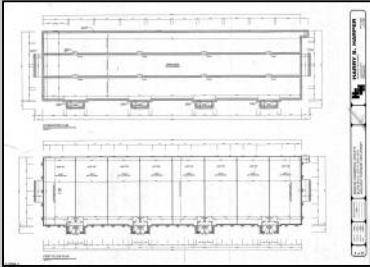

Berger Realty

Since 1928

Berger Realty, Inc.
3160 Asbury Avenue
Ocean City, NJ 08226
1-877-237-4371 / 609-399-0076
info@bergerrealty.com

236 Jimmie Leeds Rd
Galloway Township, NJ 08205

Asking $1,725,000.00

COMMENTS

PRIME LOCATION on a bustling highway, just moments away from the Parkway. Conveniently situated near downtown Galloway, Stockton University, AtlantiCare Regional Hospital and more! This property boasts an impressive 8% CAP rate.

PROPERTY DETAILS

Exterior	ParkingGarage	Basement	Heating
Stone	11 or More Spaces	Crawl Space	Forced Air
Vinyl	Off Street		Gas-Natural
	Paved		
Cooling	Water	Sewer	
Central	Public	Public Sewer	

Ask for Domenic Ballerini
Berger Realty Inc
3160 Asbury Avenue, Ocean City
Call: 609-399-0076
Email to: dvb@bergerrealty.com