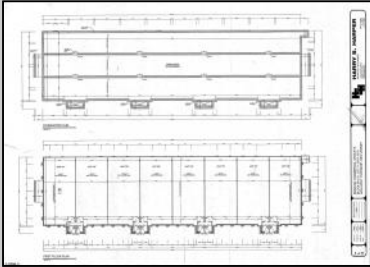

236 Jimmie Leeds Rd
Galloway Township, NJ 08205

Asking $1,725,000.00

COMMENTS

PRIME LOCATION on a bustling highway, just moments away from the Parkway. Conveniently situated near downtown Galloway, Stockton University, AtlantiCare Regional Hospital and more! This property boasts an impressive 8% CAP rate.

PROPERTY DETAILS

Exterior	ParkingGarage	Basement	Heating
Stone	11 or More Spaces	Crawl Space	Forced Air
Vinyl	Off Street		Gas-Natural
	Paved		
Cooling	Water	Sewer	
Central	Public	Public Sewer	

Ask for Dave Zelinski
Berger Realty Inc
1330 Bay Avenue, Ocean City
Call: 609-391-1330
Email to: djz@bergerrealty.com