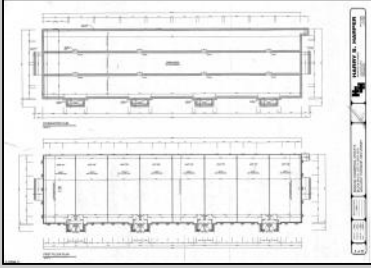

236 Jimmie Leeds Rd
Galloway Township, NJ 08205

Asking $1,725,000.00