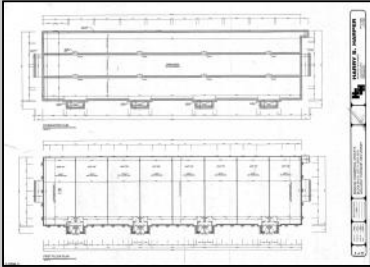

236 Jimmie Leeds Rd
Galloway Township, NJ 08205

Asking $1,725,000.00

COMMENTS

PRIME LOCATION on a bustling highway, just moments away from the Parkway. Conveniently situated near downtown Galloway, Stockton University, AtlantiCare Regional Hospital and more! This property boasts an impressive 8% CAP rate.

PROPERTY DETAILS

Exterior	ParkingGarage	Basement	Heating
Stone	11 or More Spaces	Crawl Space	Forced Air
Vinyl	Off Street		Gas-Natural
	Paved		
Cooling	Water	Sewer	
Central	Public	Public Sewer	

Ask for Christopher Malinowski
Berger Realty Inc
1670 Boardwalk, Ocean City
Call: 609-391-0500
Email to: cma@bergerrealty.com