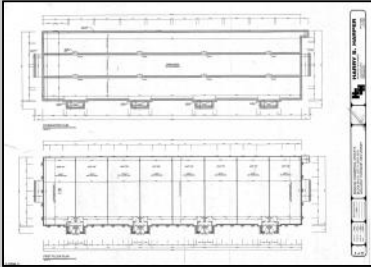

Berger Realty

Since 1928

Berger Realty, Inc
1330 Bay Avenue
Ocean City, NJ 08226
609-391-1330/609-391-1300
info@bergerrealty.com

236 Jimmie Leeds Rd
Galloway Township, NJ 08205

Asking $1,725,000.00

COMMENTS

PRIME LOCATION on a bustling highway, just moments away from the Parkway. Conveniently situated near downtown Galloway, Stockton University, AtlantiCare Regional Hospital and more! This property boasts an impressive 8% CAP rate.

PROPERTY DETAILS

Exterior	ParkingGarage	Basement	Heating
Stone	11 or More Spaces	Crawl Space	Forced Air
Vinyl	Off Street		Gas-Natural
	Paved		
Cooling	Water	Sewer	
Central	Public	Public Sewer	

Ask for Carol Cawley
Berger Realty Inc
1330 Bay Avenue, Ocean City
Call: 609-391-1330
Email to: clc@bergerrealty.com