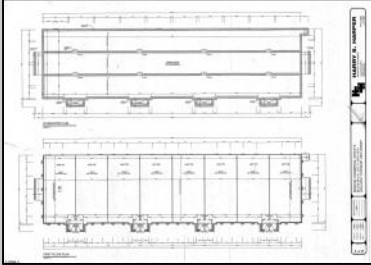

Berger Realty

Since 1928

Berger Realty, Inc.
3160 Asbury Avenue
Ocean City, NJ 08226
1-877-237-4371 / 609-399-0076
info@bergerrealty.com

236 Jimmie Leeds Rd
Galloway Township, NJ 08205

Asking $1,725,000.00

COMMENTS

PRIME LOCATION on a bustling highway, just moments away from the Parkway. Conveniently situated near downtown Galloway, Stockton University, AtlantiCare Regional Hospital and more! This property boasts an impressive 8% CAP rate.

PROPERTY DETAILS

Exterior	ParkingGarage	Basement	Heating
Stone	11 or More Spaces	Crawl Space	Forced Air
Vinyl	Off Street		Gas-Natural
	Paved		
Cooling	Water	Sewer	
Central	Public	Public Sewer	

Ask for Chris Warren
Berger Realty Inc
3160 Asbury Avenue, Ocean City
Call: 609-399-0076
Email to: caw@bergerrealty.com