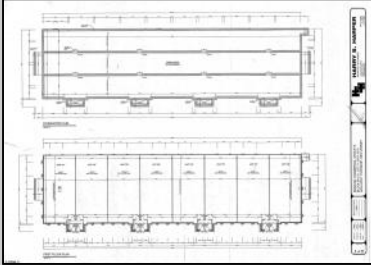

236 Jimmie Leeds Rd
Galloway Township, NJ 08205

Asking $1,725,000.00