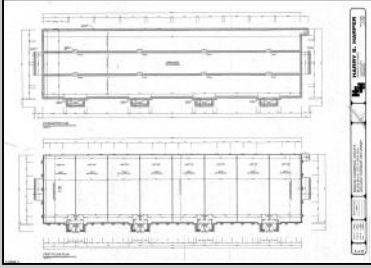

Berger Realty

Since 1928

Berger Realty, Inc.
3160 Asbury Avenue
Ocean City, NJ 08226
1-877-237-4371 / 609-399-0076
info@bergerrealty.com

236 Jimmie Leeds Rd
Galloway Township, NJ 08205

Asking $1,725,000.00

COMMENTS

PRIME LOCATION on a bustling highway, just moments away from the Parkway. Conveniently situated near downtown Galloway, Stockton University, AtlantiCare Regional Hospital and more! This property boasts an impressive 8% CAP rate.

PROPERTY DETAILS

Exterior	ParkingGarage	Basement	Heating
Stone	11 or More Spaces	Crawl Space	Forced Air
Vinyl	Off Street		Gas-Natural
	Paved		
Cooling	Water	Sewer	
Central	Public	Public Sewer	

Ask for Ben Duncan
Berger Realty Inc
3160 Asbury Avenue, Ocean City
Call: 609-399-0076
Email to: bmd@bergerrealty.com