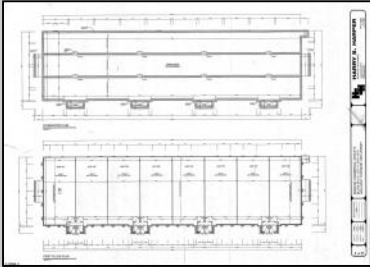

236 Jimmie Leeds Rd
Galloway Township, NJ 08205

Asking $1,725,000.00