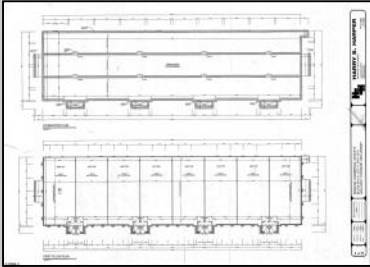

236 Jimmie Leeds Rd
Galloway Township, NJ 08205

Asking $1,725,000.00

COMMENTS

PRIME LOCATION on a bustling highway, just moments away from the Parkway. Conveniently situated near downtown Galloway, Stockton University, AtlantiCare Regional Hospital and more! This property boasts an impressive 8% CAP rate.

PROPERTY DETAILS

Exterior	ParkingGarage	Basement	Heating
Stone	11 or More Spaces	Crawl Space	Forced Air
Vinyl	Off Street		Gas-Natural
	Paved		
Cooling	Water	Sewer	
Central	Public	Public Sewer	

Ask for Barbara Varacalli
Berger Realty Inc
3160 Asbury Avenue, Ocean City
Call: 609-399-0076
Email to: bav@bergerrealty.com