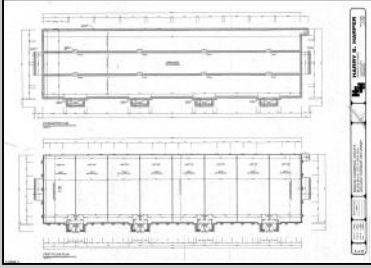

236 Jimmie Leeds Rd
Galloway Township, NJ 08205

Asking $1,725,000.00

COMMENTS

PRIME LOCATION on a bustling highway, just moments away from the Parkway. Conveniently situated near downtown Galloway, Stockton University, AtlantiCare Regional Hospital and more! This property boasts an impressive 8% CAP rate.

PROPERTY DETAILS

Exterior	ParkingGarage	Basement	Heating
Stone	11 or More Spaces	Crawl Space	Forced Air
Vinyl	Off Street		Gas-Natural
	Paved		
Cooling	Water	Sewer	
Central	Public	Public Sewer	

Ask for Alexandra Caulfield
Berger Realty Inc
3160 Asbury Avenue, Ocean City
Call: 609-399-0076
Email to: aic@bergerrealty.com