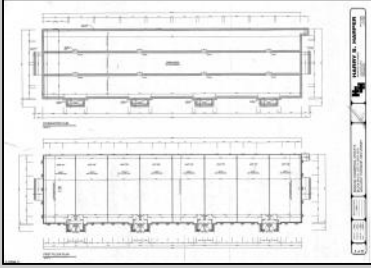

Berger Realty

Since 1928

Berger Realty, Inc.
3160 Asbury Avenue
Ocean City, NJ 08226
1-877-237-4371 / 609-399-0076
info@bergerrealty.com

236 Jimmie Leeds Rd
Galloway Township, NJ 08205

Asking $1,725,000.00

COMMENTS

PRIME LOCATION on a bustling highway, just moments away from the Parkway. Conveniently situated near downtown Galloway, Stockton University, AtlantiCare Regional Hospital and more! This property boasts an impressive 8% CAP rate.

PROPERTY DETAILS

Exterior	ParkingGarage	Basement	Heating
Stone	11 or More Spaces	Crawl Space	Forced Air
Vinyl	Off Street		Gas-Natural
	Paved		
Cooling	Water	Sewer	
Central	Public	Public Sewer	

Ask for Tony Bono
Berger Realty Inc
3160 Asbury Avenue, Ocean City
Call: 609-399-0076
Email to: ab@bergerrealty.com