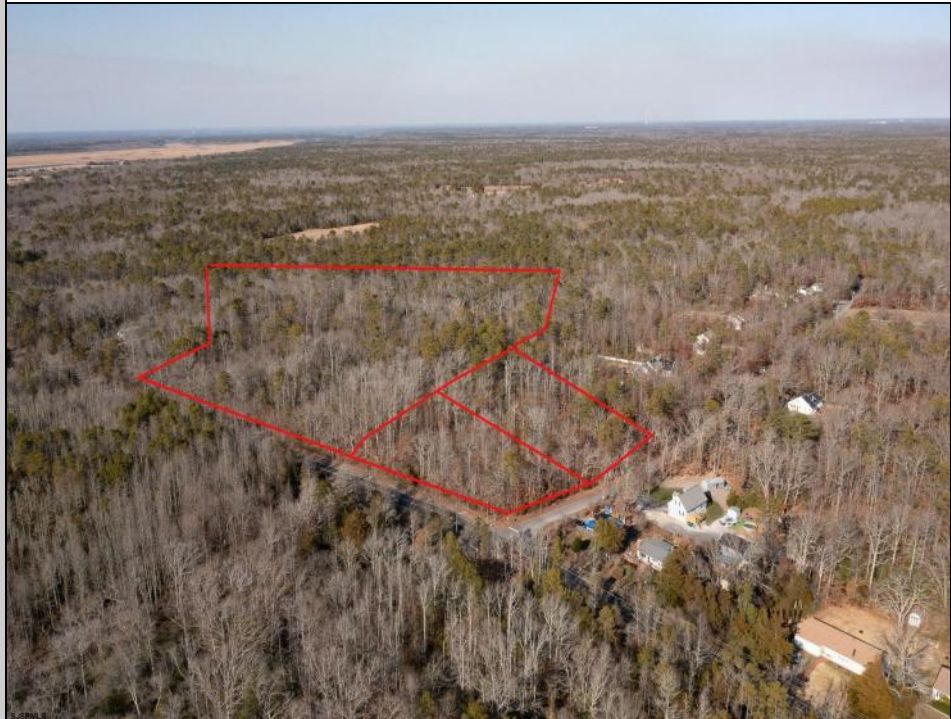

197 Betsey Scull  
Egg Harbor Township, NJ 08234

Asking \$539,000.00

#### COMMENTS

**\*\*BUILDER/DEVELOPER SPECIAL!\*\*** Discover your slice of paradise in Egg Harbor Township with this stunning land for sale totaling over 17 acres- offering a new conditionally approved 3-lot subdivision, set amidst serene woodlands and bordered by a tranquil river with water access and a marina. With DEP approval secured and final subdivision approval pending on March 1st, this property offers endless opportunities for your dream home compound or family sanctuary. The hard work is done for you, and the ideas are endless with what you can do here.