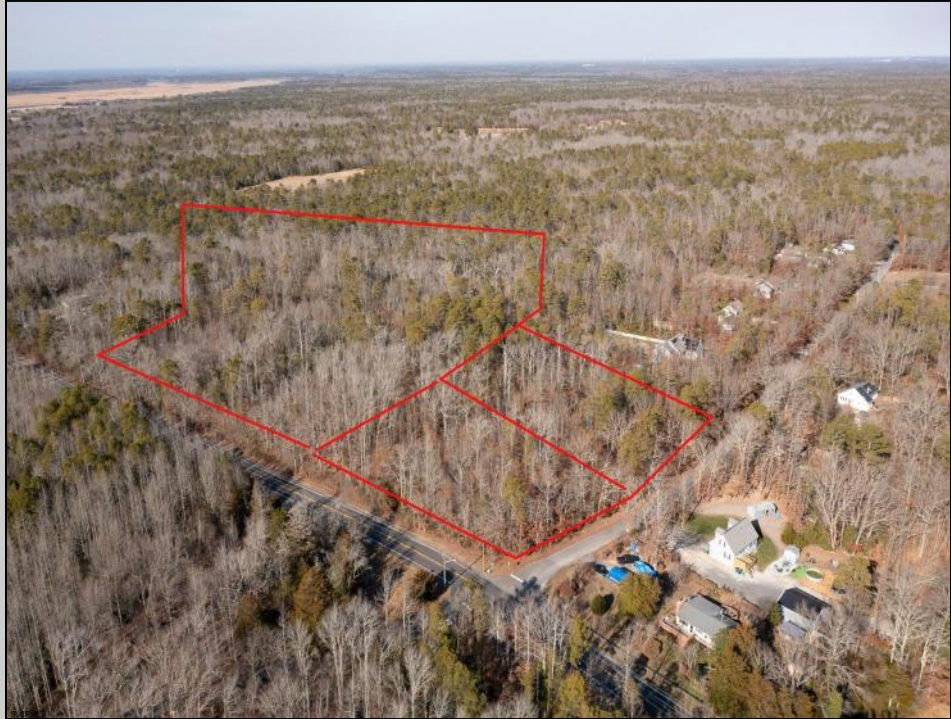

Betsey Scull
Egg Harbor Township, NJ 08234

Asking \$139,900.00

COMMENTS

BUY LAND, THEY'RE NOT MAKING IT ANYMORE! Nestled on a picturesque corner in Egg Harbor Township, this stunning 2.5+ acre wooded lot offers the perfect canvas for crafting your dream home, just a 20-minute drive from the NJ beaches. Situated within a stone's throw of the Great Egg Harbor River with convenient water access, this provides the opportunity to create a personalized paradise unlike any other. DEP Approval Granted with 3/4 acre of buildable ground, and contingent on scheduled final subdivision approval- envision the possibilities awaiting on this idyllic piece of land.

PROPERTY DETAILS