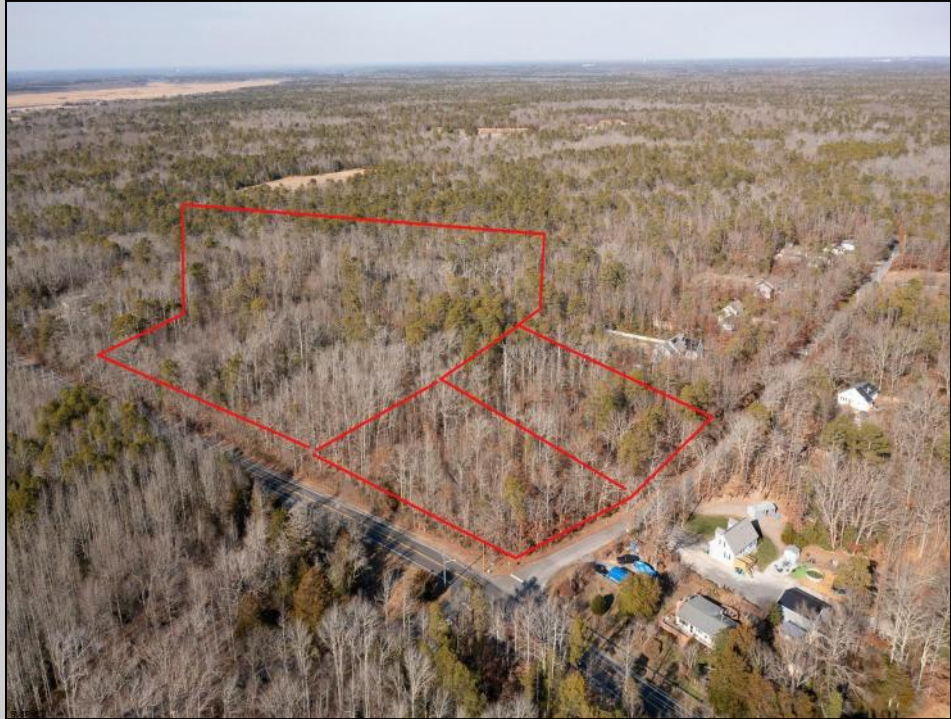

Betsey Scull Egg Harbor Township, NJ 08234

Asking \$139,900.00

COMMENTS

BUY LAND, THEY'RE NOT MAKING IT ANYMORE! Nestled on a picturesque corner in Egg Harbor Township, this stunning 2.5+ acre wooded lot offers the perfect canvas for crafting your dream home, just a 20-minute drive from the NJ beaches. Situated within a stone's throw of the Great Egg Harbor River with convenient water access, this provides the opportunity to create a personalized paradise unlike any other. DEP Approval Granted with $\frac{3}{4}$ acre of buildable ground, and contingent on scheduled final subdivision approval- envision the possibilities awaiting on this idyllic piece of land.