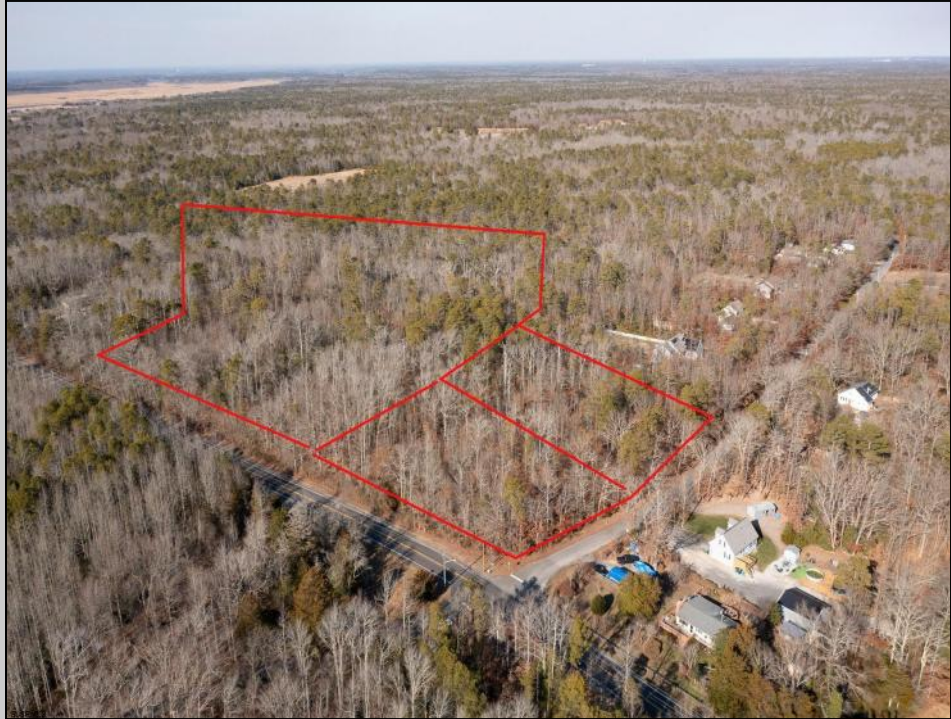

## Betsey Scull Egg Harbor Township, NJ 08234

Asking \$139,900.00

### COMMENTS

**\*BUY LAND, THEY'RE NOT MAKING IT ANYMORE!\*** Nestled on a picturesque corner in Egg Harbor Township, this stunning 2.5+ acre wooded lot offers the perfect canvas for crafting your dream home, just a 20-minute drive from the NJ beaches. Situated within a stone's throw of the Great Egg Harbor River with convenient water access, this provides the opportunity to create a personalized paradise unlike any other. DEP Approval Granted with  $\frac{3}{4}$  acre of buildable ground, and contingent on scheduled final subdivision approval- envision the possibilities awaiting on this idyllic piece of land.