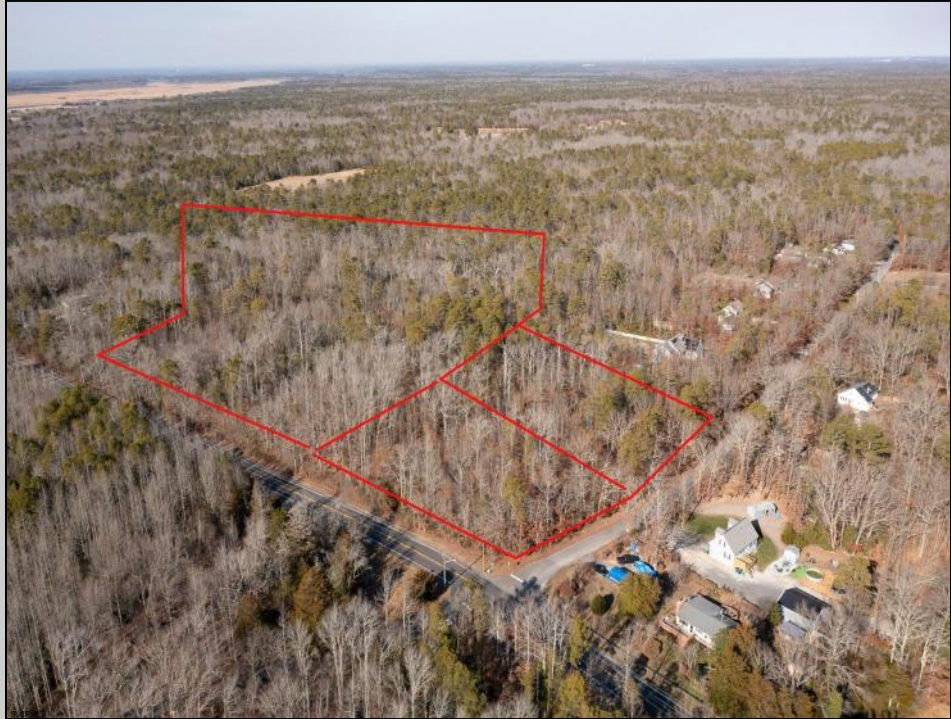

Betsey Scull
Egg Harbor Township, NJ 08234

Asking \$139,900.00

COMMENTS

BUY LAND, THEY'RE NOT MAKING IT ANYMORE! Nestled on a picturesque corner in Egg Harbor Township, this stunning 2.5+ acre wooded lot offers the perfect canvas for crafting your dream home, just a 20-minute drive from the NJ beaches. Situated within a stone's throw of the Great Egg Harbor River with convenient water access, this provides the opportunity to create a personalized paradise unlike any other. DEP Approval Granted with $\frac{3}{4}$ acre of buildable ground, and contingent on scheduled final subdivision approval- envision the possibilities awaiting on this idyllic piece of land.