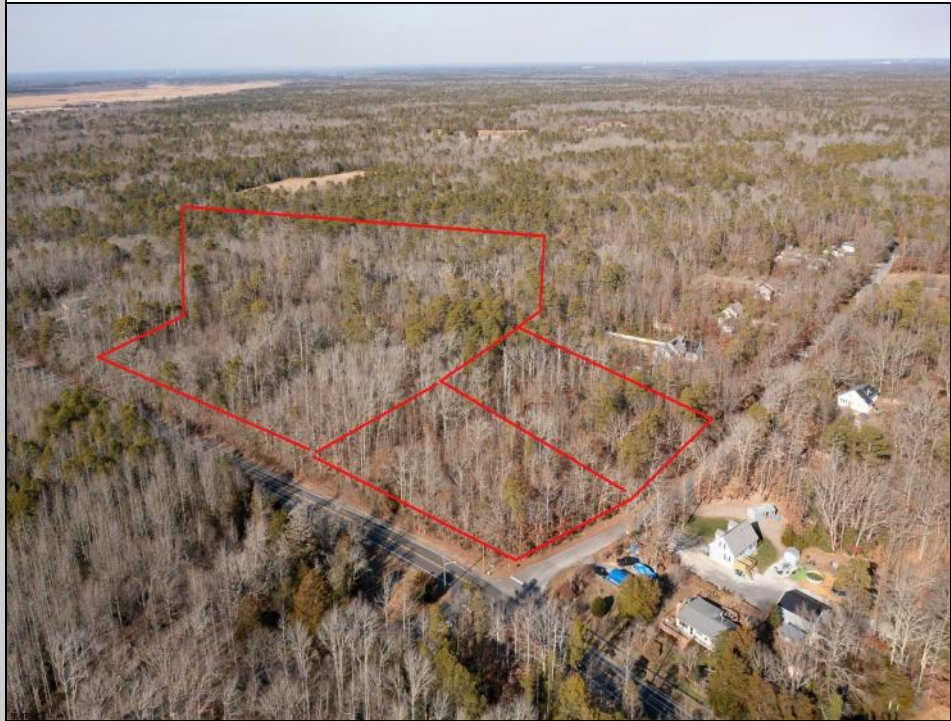

Betsey Scull
Egg Harbor Township, NJ 08234

Asking \$139,900.00

COMMENTS

BUY LAND, THEY'RE NOT MAKING IT ANYMORE! Nestled on a picturesque corner in Egg Harbor Township, this stunning 2.5+ acre wooded lot offers the perfect canvas for crafting your dream home, just a 20-minute drive from the NJ beaches. Situated within a stone's throw of the Great Egg Harbor River with convenient water access, this provides the opportunity to create a personalized paradise unlike any other. DEP Approval Granted with 3/4 acre of buildable ground, and contingent on scheduled final subdivision approval- envision the possibilities awaiting on this idyllic piece of land.