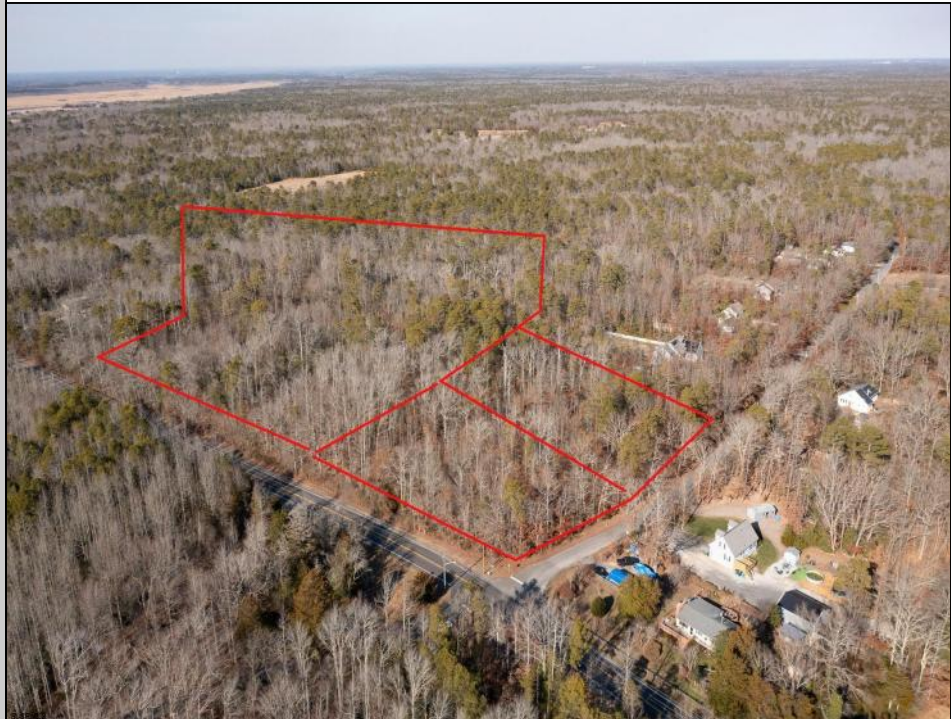

Betsey Scull Egg Harbor Township, NJ 08234

Asking \$139,900.00

COMMENTS

BUY LAND, THEY'RE NOT MAKING IT ANYMORE! Nestled on a picturesque corner in Egg Harbor Township, this stunning 2.5+ acre wooded lot offers the perfect canvas for crafting your dream home, just a 20-minute drive from the NJ beaches. Situated within a stone's throw of the Great Egg Harbor River with convenient water access, this provides the opportunity to create a personalized paradise unlike any other. DEP Approval Granted with $\frac{3}{4}$ acre of buildable ground, and contingent on scheduled final subdivision approval- envision the possibilities awaiting on this idyllic piece of land.