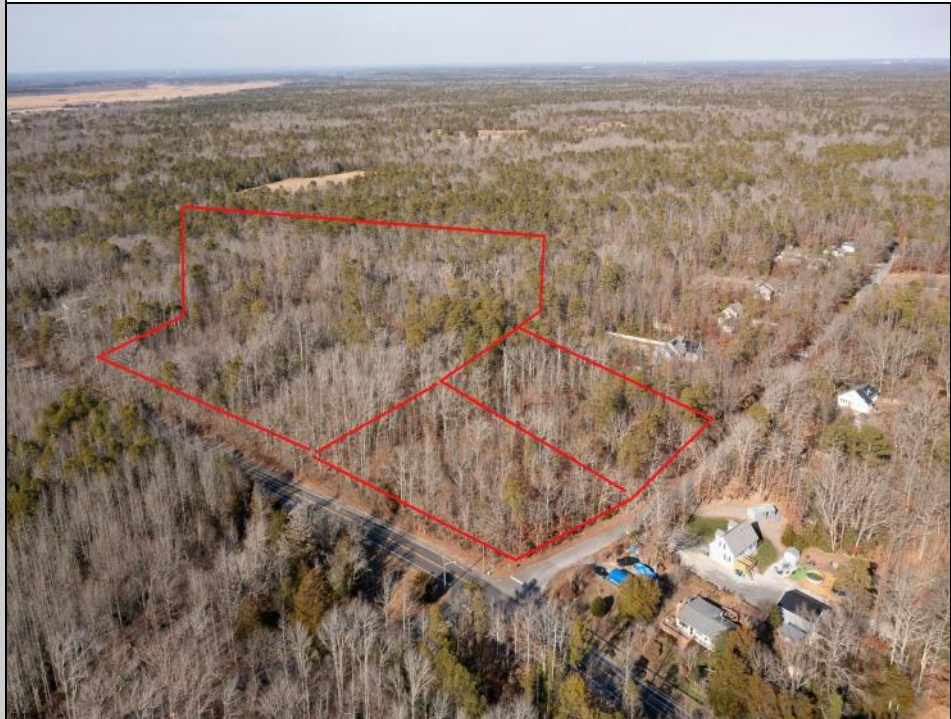

## Betsey Scull Egg Harbor Township, NJ 08234

Asking \$139,900.00

### COMMENTS

**\*BUY LAND, THEY'RE NOT MAKING IT ANYMORE!\*** Nestled on a picturesque corner in Egg Harbor Township, this stunning 2.5+ acre wooded lot offers the perfect canvas for crafting your dream home, just a 20-minute drive from the NJ beaches. Situated within a stone's throw of the Great Egg Harbor River with convenient water access, this provides the opportunity to create a personalized paradise unlike any other. DEP Approval Granted with  $\frac{3}{4}$  acre of buildable ground, and contingent on scheduled final subdivision approval- envision the possibilities awaiting on this idyllic piece of land.